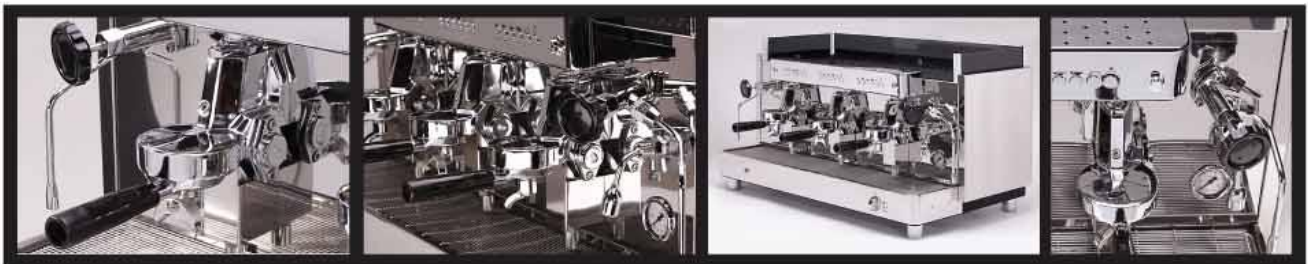

VALENTE

28 Crummer Road cnr Mckelvie Street
Grey Lynn, Auckland
Phone: (09) 361 2506
Fax: (09) 361 2504
Web: www.valentemachinery.com
Email: info@valentemachinery.com