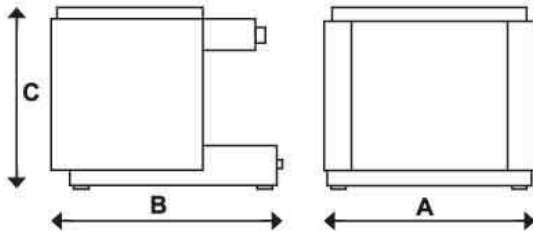

Dimensions (mm)

Model	Groups	A	B	C	kg	Boiler	Element KW	AMPS
Minimax	2	530	535	500	65	9	2.7	13

- Compact size Big capacity
- Black powdercoated steel casing providing durability and longevity (optionally available in any colour)
- Multiple foot mountings allowing setup on narrow width bench tops
- Re-engineered boiler for NZ conditions providing consistent steam pressure and thermal stability on extraction
- Patented E61 group head renowned for its thermal characteristics. Very forgiving for baristas with differing skill levels
- Full swivel steam wands providing a comfortable steaming angle
- Independent manual operation without electronics